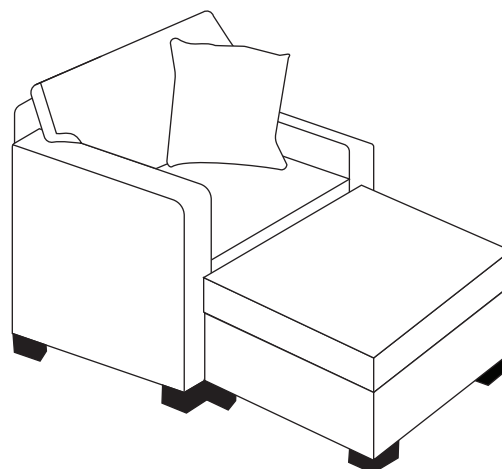

Pillow Top

Available in:

- 24"x30"
- 24"x42"
- 30"x30"
- 40"x40"
- 48"x48"
- 52"x52"

Storage

Available in:

- 24"x30"
- 24"x42"
- 30"x30"
- 40"x40"
- 48"x24"
- 48"x48"
- 60"x24"

Round

Available in:

- 32"
- 36"
- 42"
- 48"

HUNTER LEANNE

Home Furniture

Custom Furniture. Made in the USA.

Ottoman Program

Choose Your:

1. Style
2. Size
3. Tailoring: Flat Seam/Welt
4. Fabric
5. Nail Heads
6. Leg Color